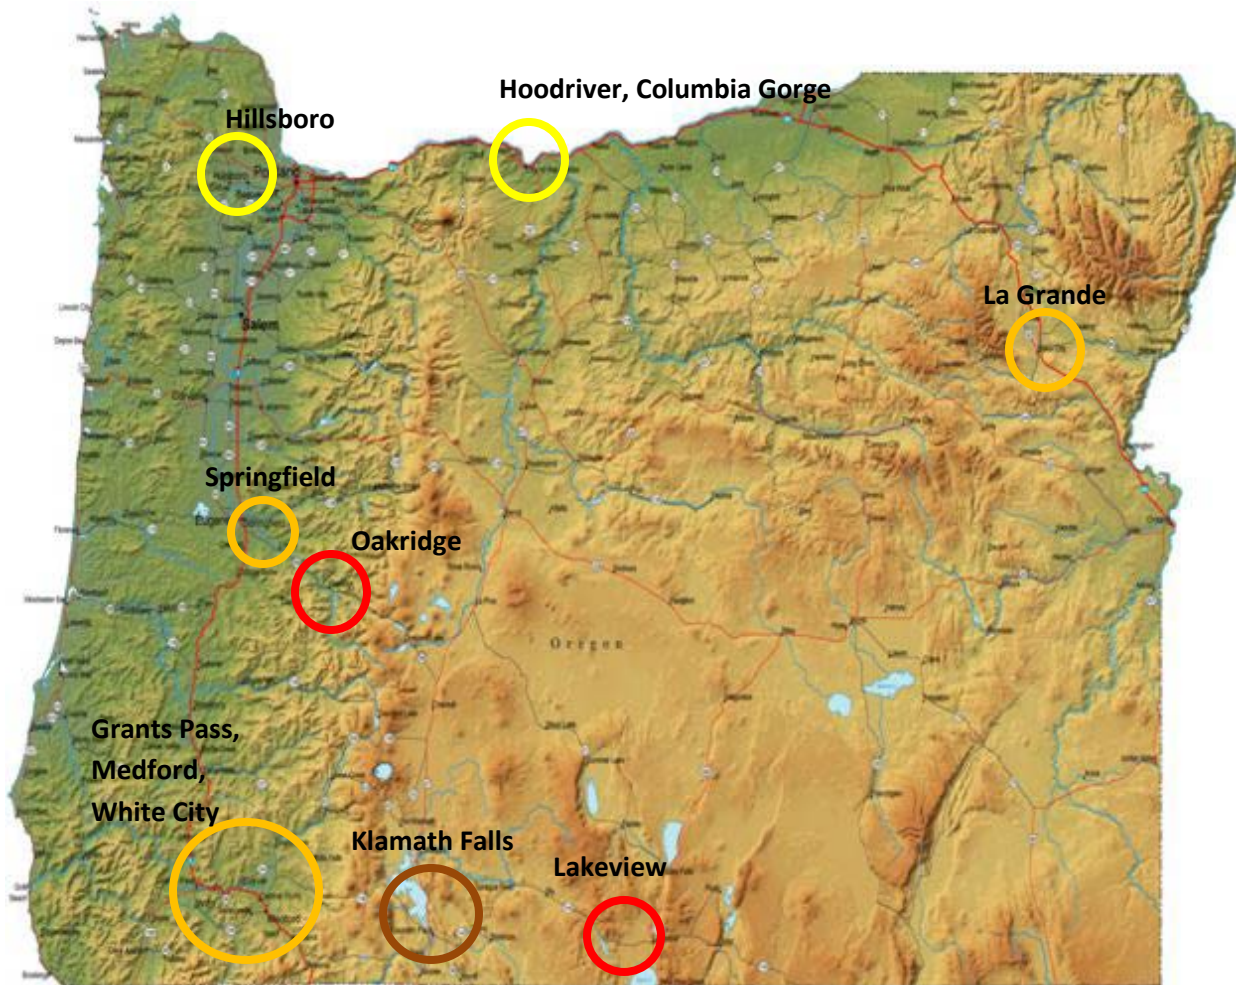

# Oregon Air Quality

## Areas with Particulate Pollution Issues

**Red:** major problems, non containment

**Orange:** occasional problems

**Yellow:** threatened