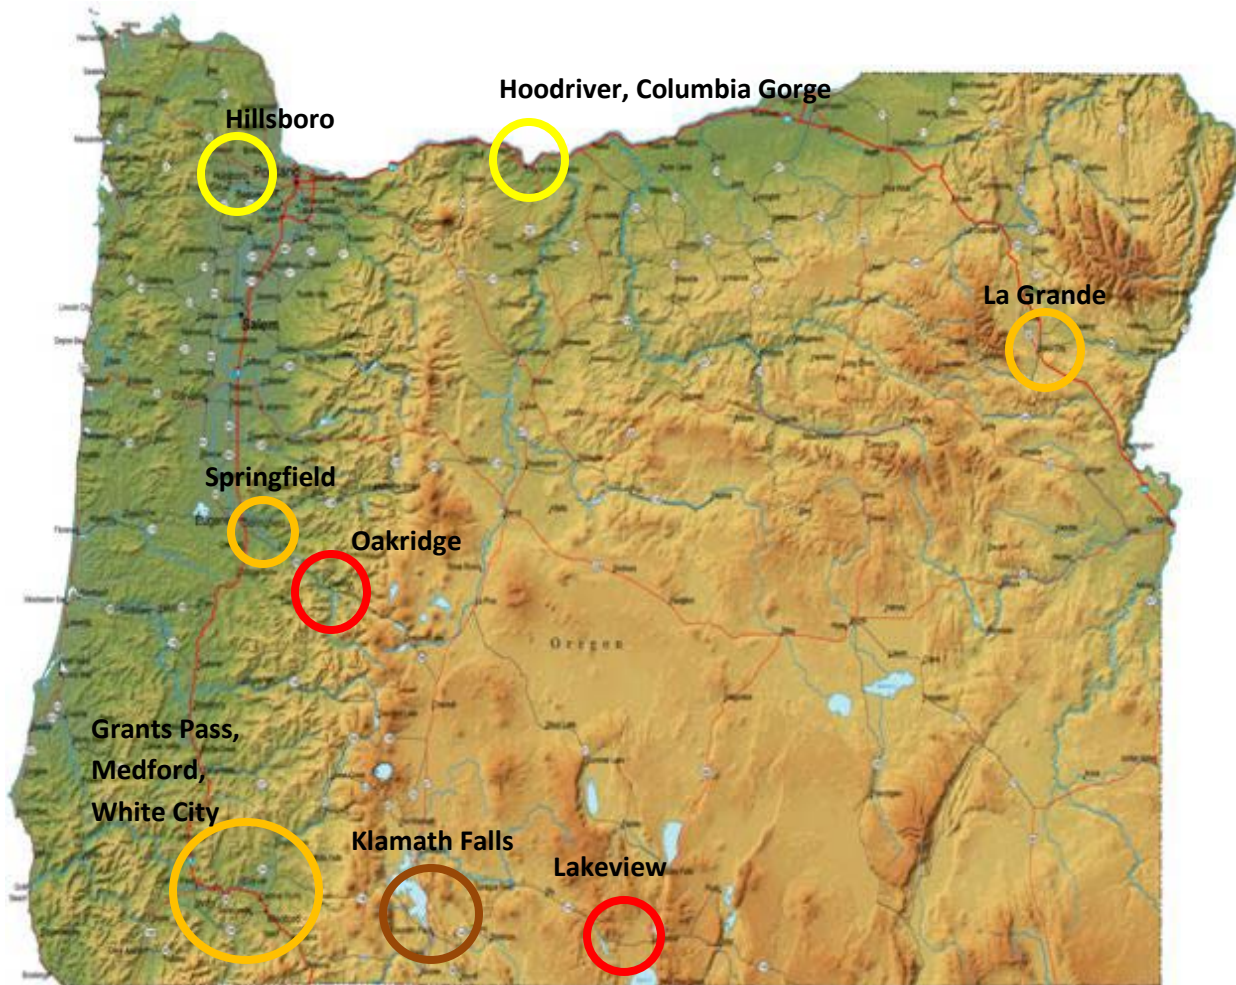

Oregon Air Quality

Areas with Particulate Pollution Issues

Red: major problems, non containment

Orange: occasional problems

Yellow: threatened